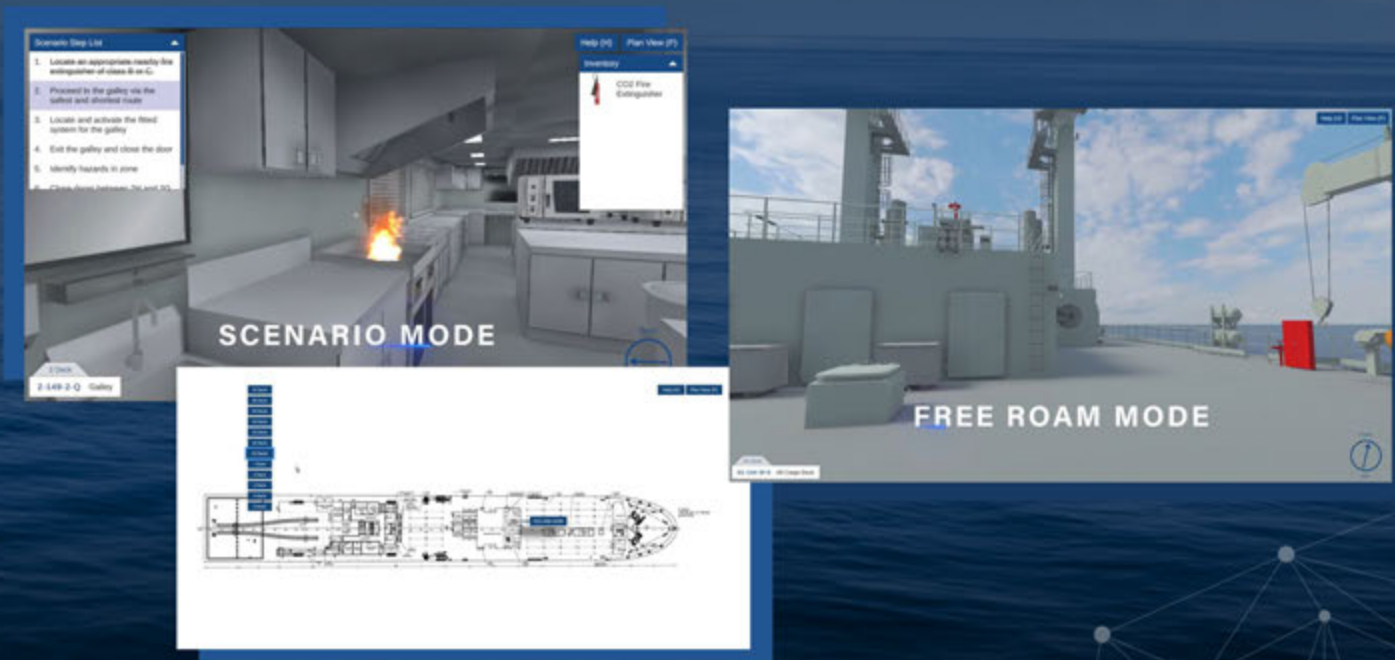

# Virtual Ship

Explore Bluedrop's vShip Virtual Platform.

The V-Ship Virtual Platform, an immersive training system featuring the Royal Canadian Navy's joint support Ship (JSS). This virtual platform allows users to explore the JSS in a realistic virtual environment, with over 400 individual compartments and exterior spaces. The interface, designed with gamers in mind, is intuitive and immediate.

The V-Ship Virtual Platform offers two main modes of exploration: a scenario mode with step-by-step training activities, and a free roam mode for unguided exploration.

Additionally, users have access to 2D schematics for orientation and contextual understanding of the ship.

This immersive training can take place anywhere using a laptop. While initially featuring the JSS, the V-Ship Virtual Platform can be applicable to any ship or platform in a virtual environment.

Bluedrop Training and Simulation's V-Ship Virtual Platform represents the next step in immersive training environments, providing an unparalleled level of realism and interactivity for trainees.